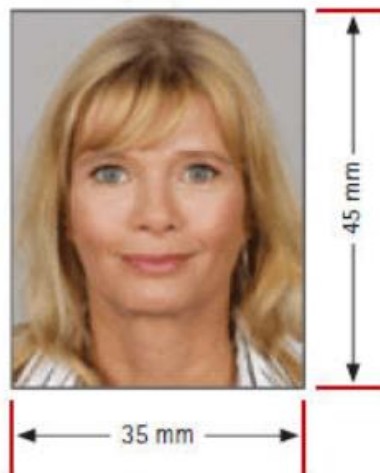

## VISA PHOTO REQUIREMENTS

- **Two identical photos.** Not older than six months.
- **Photo size: 35x45mm.**
- **In colour.** No black and white
- **The head should take 70-80% of the photo.**
- **Brightly coloured background.** Light grey is suggested. No patterns.
- **The applicant should be looking straight at the camera.**
- **Neutral face expression.** No smile and mouth closed
- **Avoid uniforms or colours matching the background.**

### Format and photo size

Minimum  
allowable size

Maximum  
allowable size

PHOTO ILLUSTRATION

Format and photo size

too close

too fare away

not centered

Focus and Contrast

blurred

low contrast

too light

Photo Background

shadows behind head

busy background

no contrast