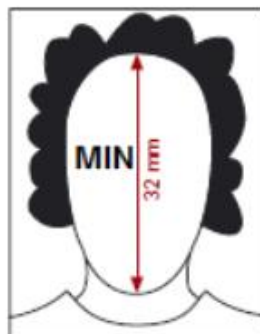

## VISA PHOTO REQUIREMENTS

- **Two identical photos.** Not older than six months.
- **Photo size: 35x45mm.**
- **In colour.** No black and white
- **The head should take 70-80% of the photo.**
- **Brightly coloured background.** Light grey is suggested. No patterns.
- **The applicant should be looking straight at the camera.**
- **Neutral face expression.** No smile and mouth closed
- **Avoid uniforms or colours matching the background.**

### Format and photo size

Minimum  
allowable size

Maximum  
allowable size

PHOTO ILLUSTRATION

Format and photo size

too close

too fare away

not centered