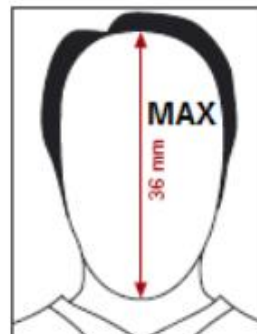

## VISA PHOTO REQUIREMENTS

- **Two identical photos.** Not older than six months.
- **Photo size: 35x45mm.**
- **In colour.** No black and white
- **The head should take 70-80% of the photo.**
- **Brightly coloured background.** Light grey is suggested. No patterns.
- **The applicant should be looking straight at the camera.**
- **Neutral face expression.** No smile and mouth closed
- **Avoid uniforms or colours matching the background.**

### Format and photo size

Minimum  
allowable size

Maximum  
allowable size

PHOTO ILLUSTRATION

Format and photo size

too close

too fare away

not centered